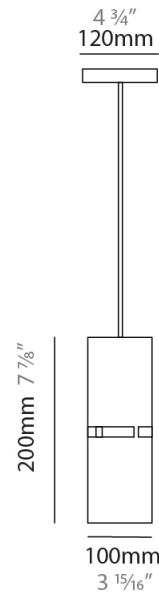

LUZ OCULTA METAL SUSPENSION

D51034-

base number   Finish
Options

1. To build a product code in our configurator select the specify button on the base model # product page
2. To build a manual product code on this datasheet choose from the options listed below in blue font and add the suffix to the base model #

GENERAL

Series: Luz Oculta
Subseries: Luz Oculta Metal
Brand: Fambuena
Division: Design
Mounting Type: Suspension
Mounting Location: Ceiling
Subcategory: Pendant

PHYSICAL

Shape: Rectangle
Diameter (mm): 100
Diameter (in): 3 ¹⁵/₁₆
Height (mm): 200
Height (in): 7 ⁷/₈
Light Distribution: Direct / Indirect
Fixture Finish: [BRA](#) / [BRZ](#) / [ABR](#)
Fixture Material: Metal
Cable Details: Cable length 2000mm / 79"

ELECTRICAL

Number of Lamps: 1
Lamp Type: LED Retrofit
Lamp Shape: T4
Bulb Included: Bulb Not Included
Max. Wattage Per Lamp (W): 5
Lamp Base: G9
Input Voltage (V): 120

LED

OPTICAL

RATINGS AND CERTIFICATIONS

Certified By: Certified for North American Standards
IP rating: IP20