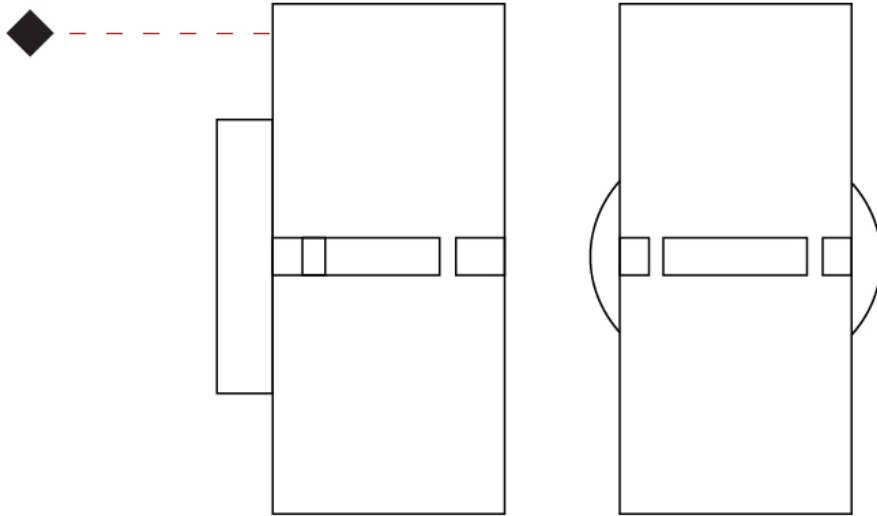

LUZ OCULTA METAL SURFACE

D53028-

PROJECT _____

TYPE _____

SPECIFIER _____

QUANTITY _____

DATE _____

D